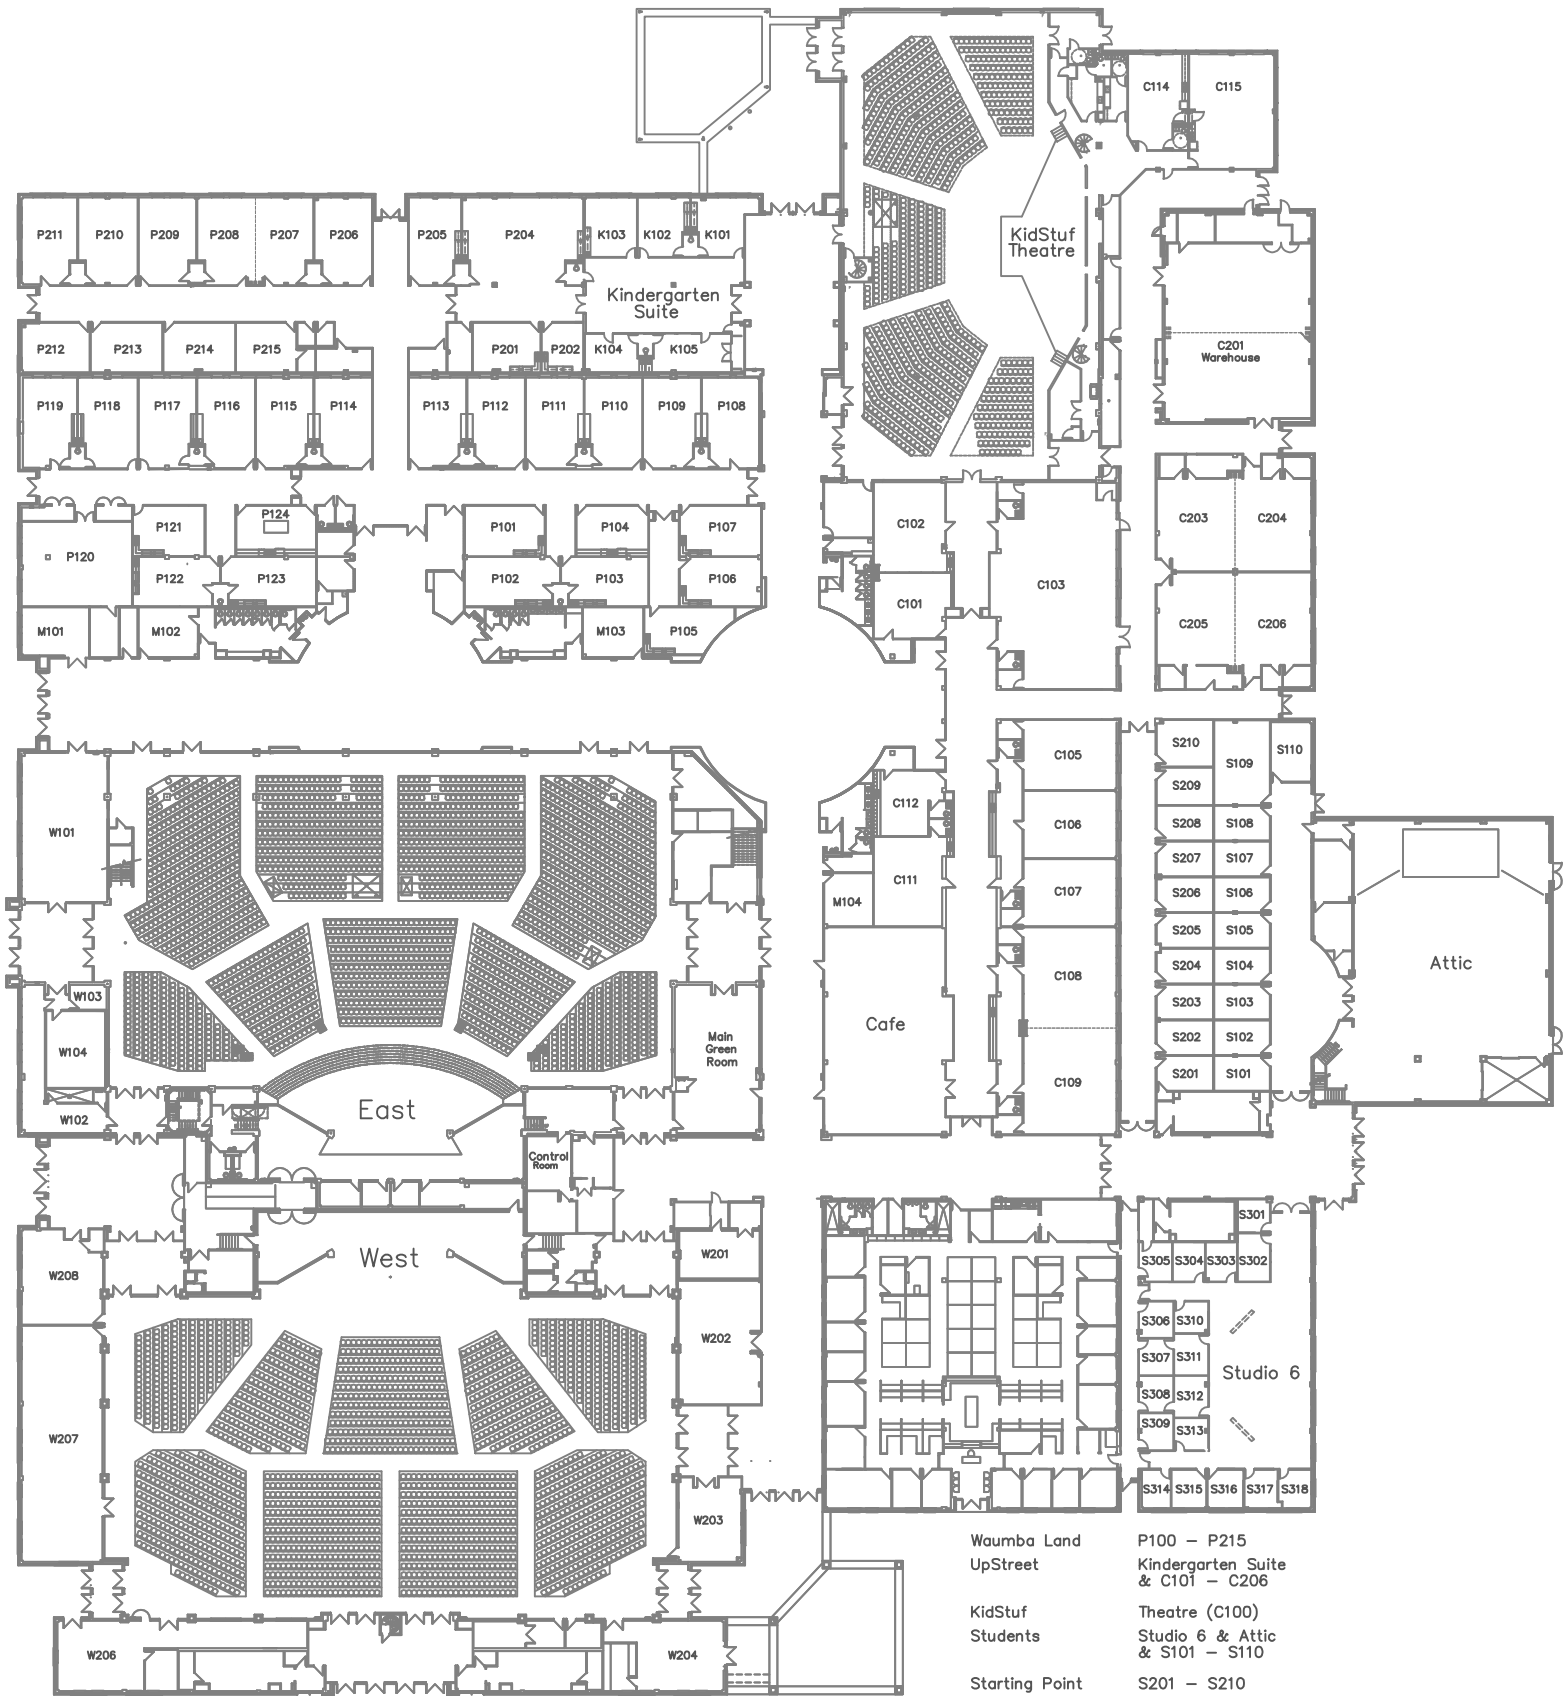

# North Point Community Church

|                |                                  |
|----------------|----------------------------------|
| Waumba Land    | P100 - P215                      |
| UpStreet       | Kindergarten Suite & C101 - C206 |
| KidStuf        | Theatre (C100)                   |
| Students       | Studio 6 & Attic & S101 - S110   |
| Starting Point | S201 - S210                      |